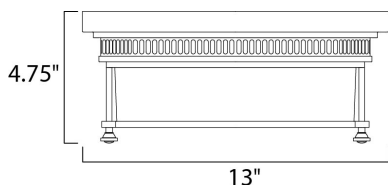

MEASUREMENTS

DIMENSION : 13" L x 13" W x 4.75" H

HANGING WEIGHT : 5.5 lb

LAMPING

INPUT VOLTAGE : 120V

BULB : 2 x 60W Incandescent E26 Medium , 120W Total

BULB INCLUDED : (Not Included)

DIMMABLE : Yes